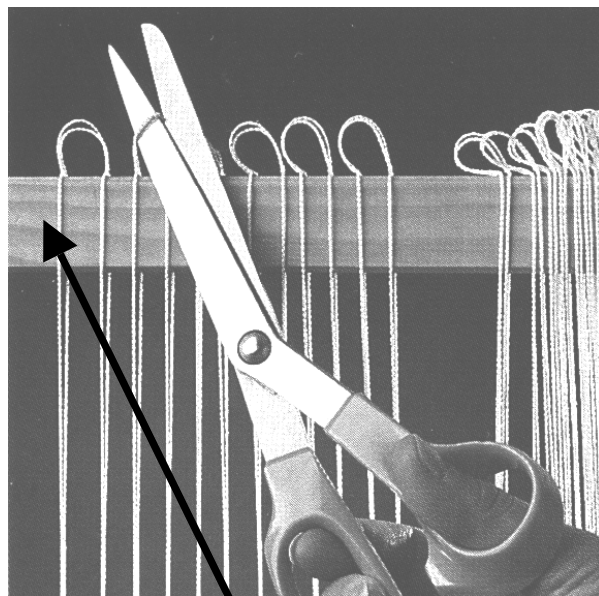

REED HOOK

TEXSOLV HEDDLES FOR LECLERC LOOMS

Texsolv System heddles are made in joined 100-heddles bundle. The strong, durable polyester is crocheted without knots. Heddles do not stretch. Heddles slide easily on harnesses heddle support. Open construction of heddles facilitates threading and eliminates friction on warp. Heddles stay equal length. Eyes are always on the same level.

The heddles can be used connected or cut. (Use sharp scissors) Cutting is best when the heddles is hanging on the Shaft heddles supports

Shaft frame metal
heddles support